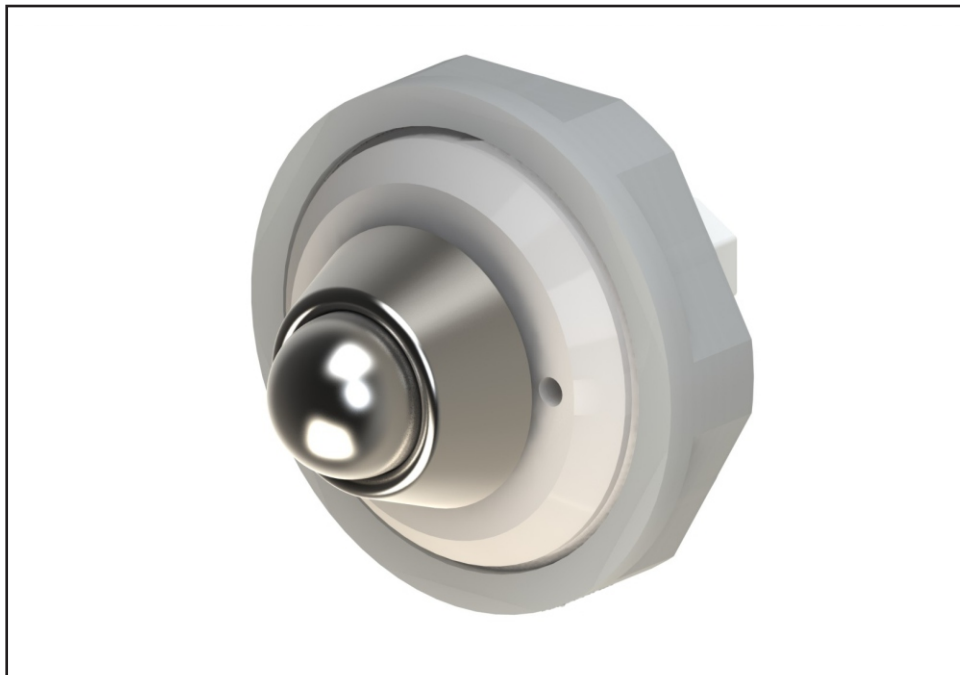

Option -PBH

Hemispherical Pushbutton -

Use of this option provides a vandal resistant Air-Control valve pushbutton which is designed to prevent use as a suicide device and requires less than 5 lbs to actuate the valve. Hot and Cold Hemispherical Pushbutton assemblies are indexed with red Acorn logo to indicate hot or blue Acorn logo to indicate cold water applications. Button and Escutcheon are machined of 303 type stainless steel.

Often paired with -BPH Hemispherical Penal Bubbler or DMB-BPH Deck Mounted Bubbler, Hemispherical Penal Bubbler fixture options.

Please visit www.acorneng.com for most current specifications.

⚠ WARNING: Cancer and Reproductive Harm - www.P65Warnings.ca.gov